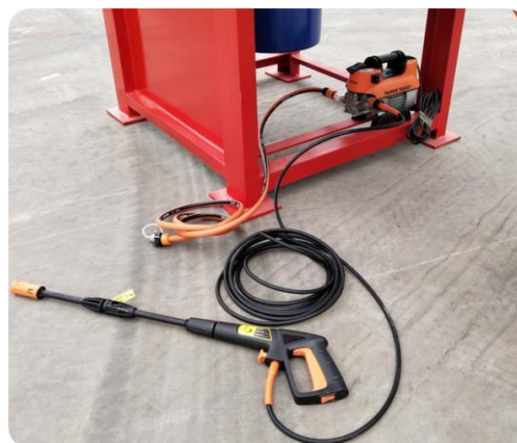

High Pressure Water Washer Device